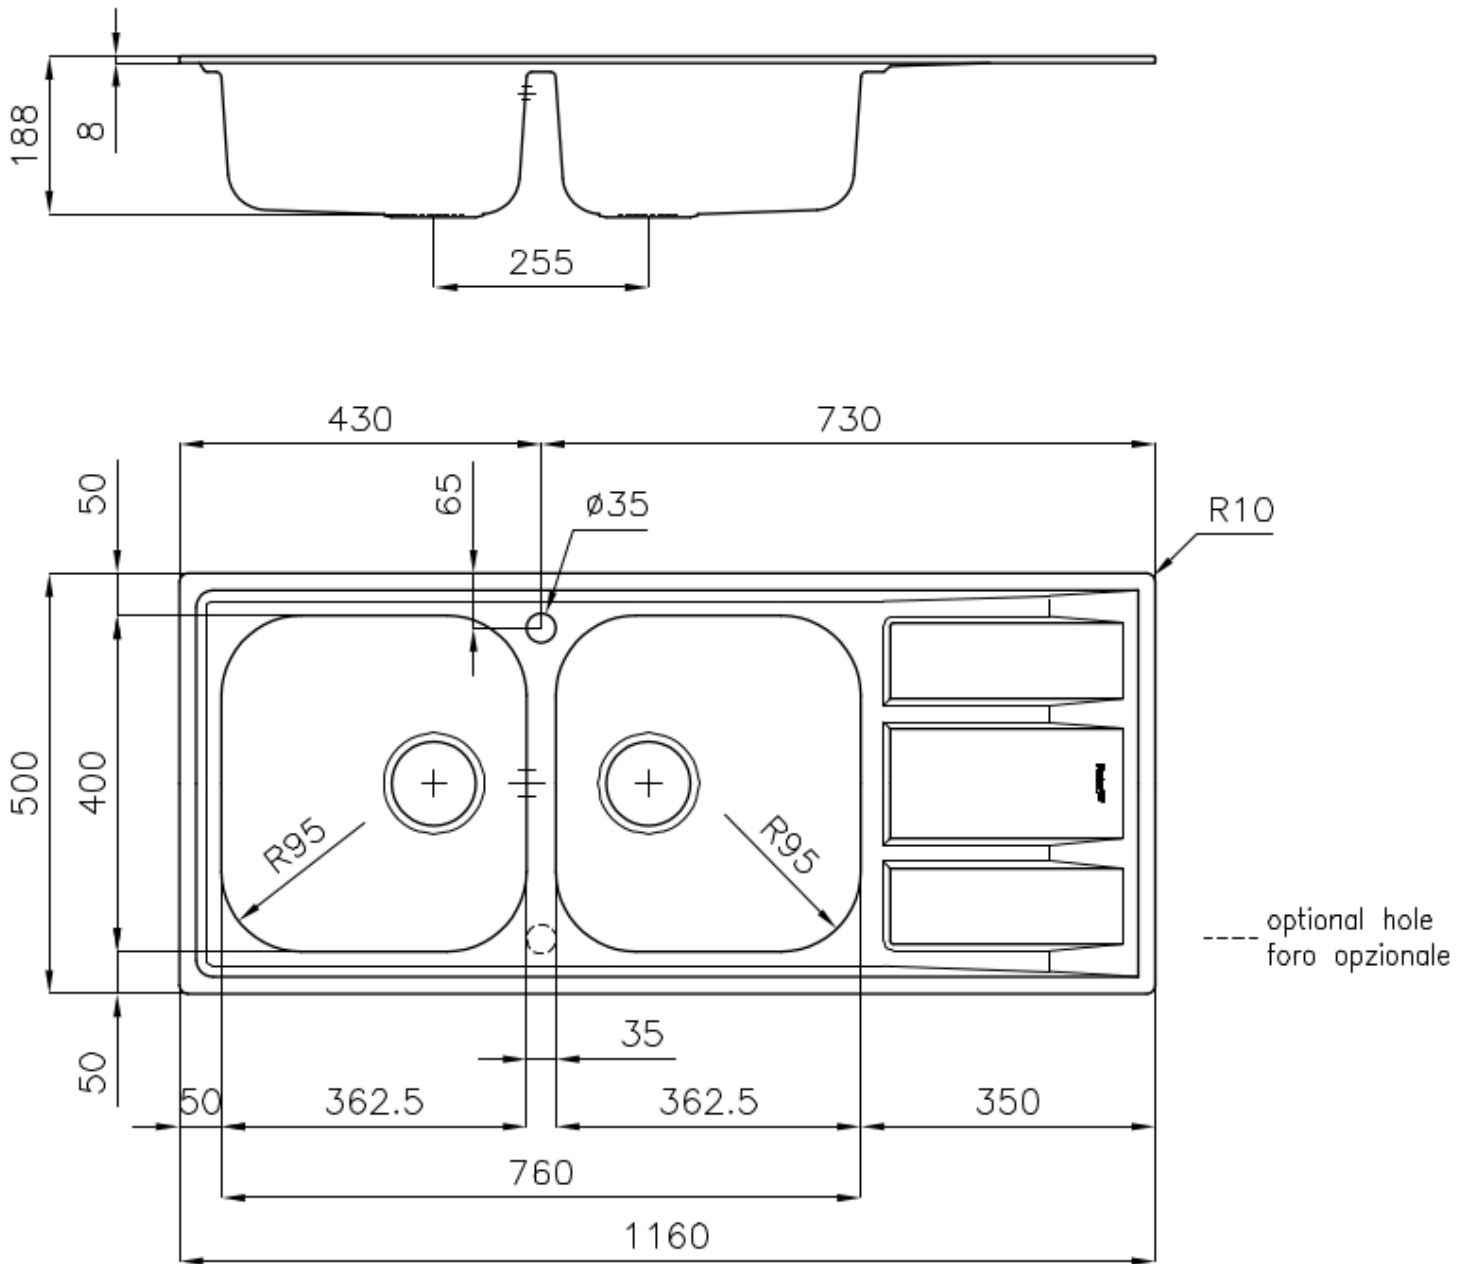

TECHNICAL DATA